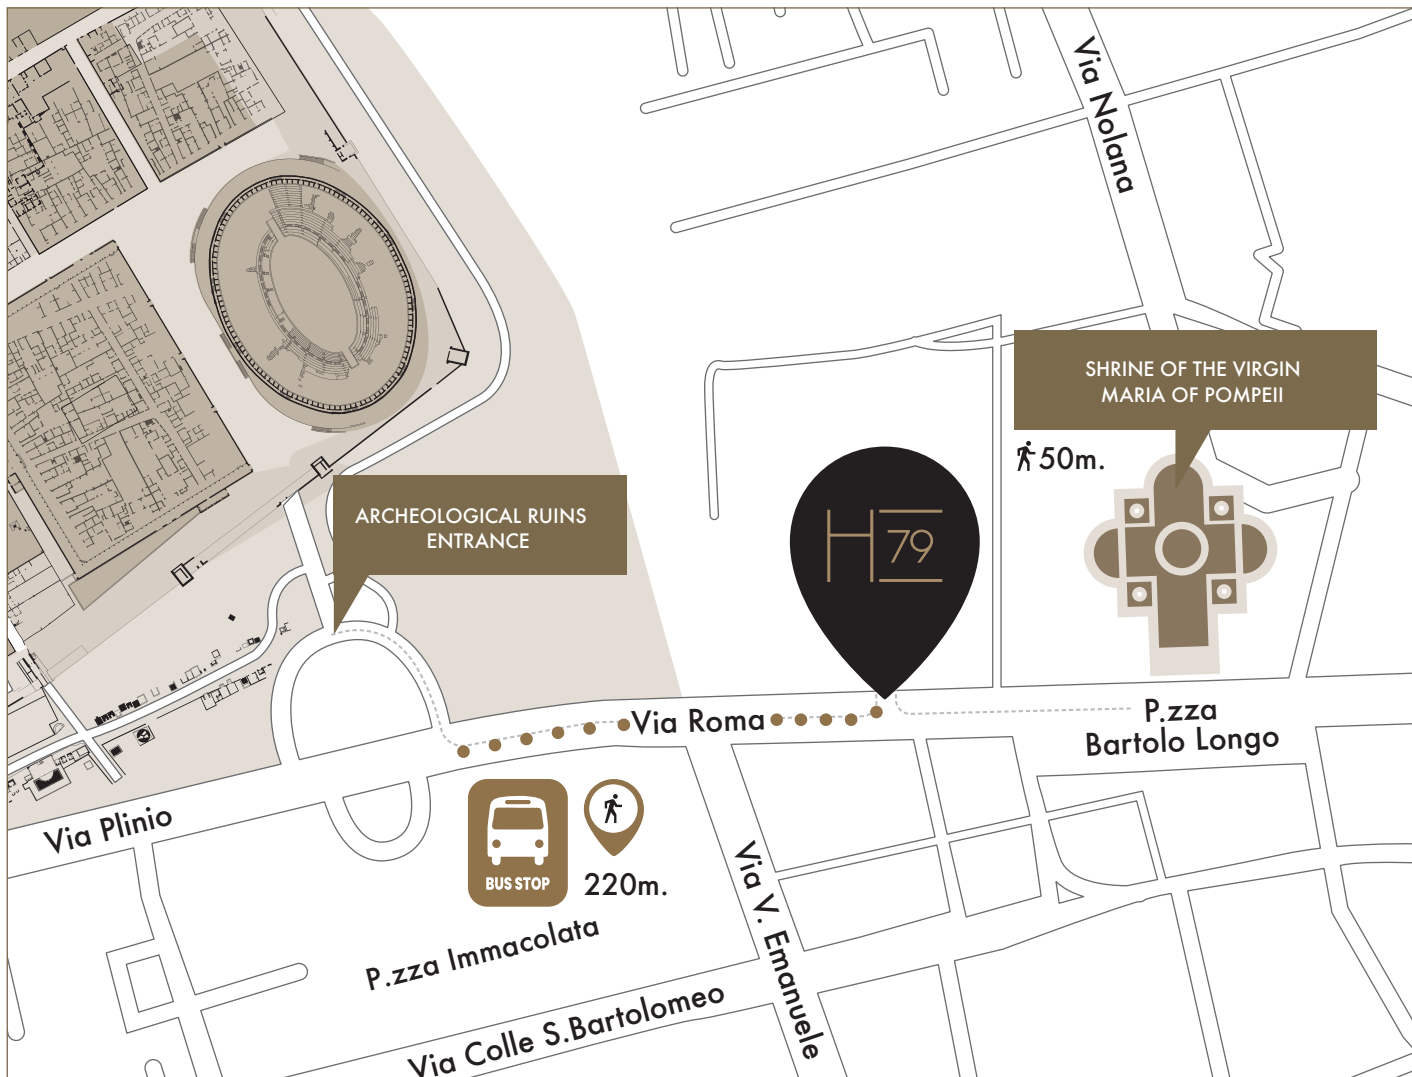

## MAPPA

**BUS STATION**  
Piazza Immacolata

The Hotel can be reached with a short 220 mt walk